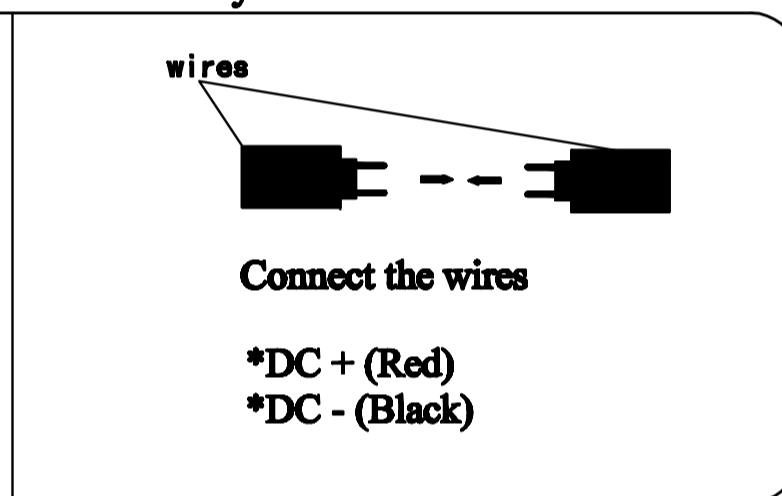

AOK i Series LED Recessed Light

Check whether it is an AC(Alternating Current)based or DC(Direct Current) based system

Warning:
Switch Off the Power Supply

New Installation

AC Based System

DC Based System

Warning:

- 1 Turn power Off During Installation.
Do Not Connect Or Disconnect Under Load
- 1 Caution Risk of Fire.

Bracket dimension

Packing List

LED High Bay Light :1PCS
Quick Installation Guide:1PCS

The product (LED lighting equipment, electrical , electronic equipment) should not be placed in municipal waste. Check local regulations for disposal of electronic products.