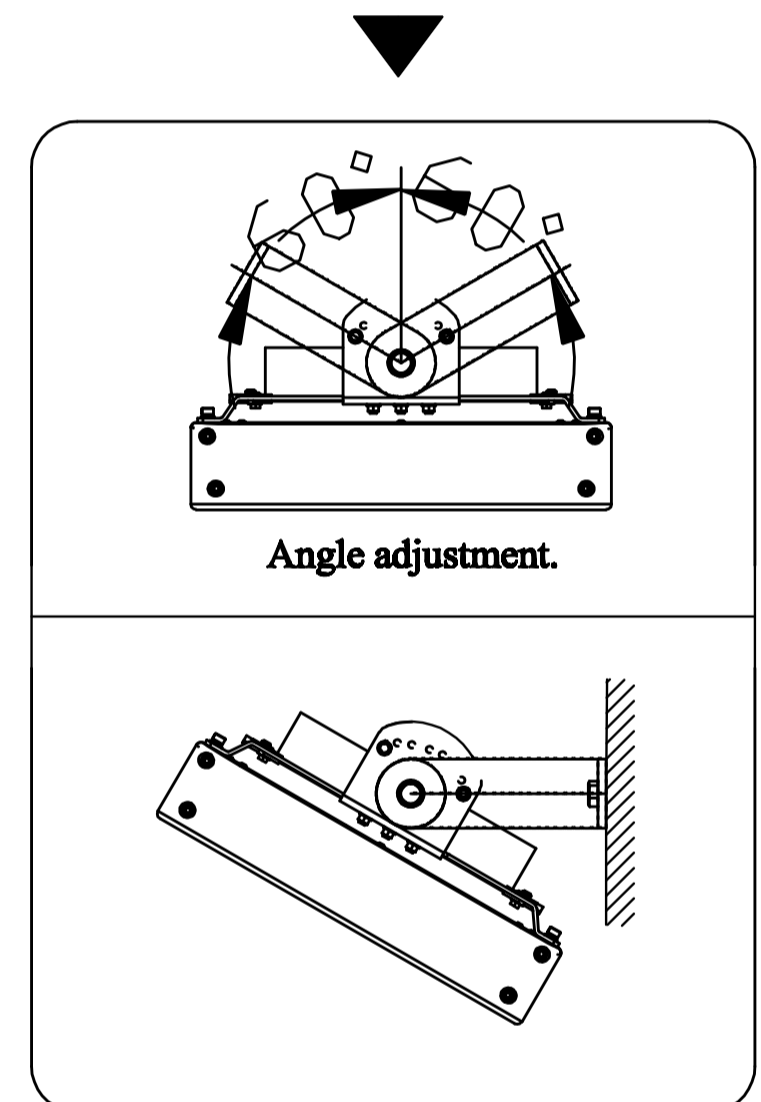

AOK i Series LED Recessed Light

Check whether it is an AC(Alternating Current)based or DC(Direct Current) based system

Warning:
Switch Off the Power Supply

New Installation

AC Based System

DC Based System

Warning:

- 1 Turn power Off During Installation.
Do Not Connect Or Disconnect Under Load
- 1 Caution Risk of Fire.

Bracket dimension

Packing List

LED High Bay Light :1PCS
Quick Installation Guide:1PCS

The product (LED lighting equipment, electrical , electronic equipment) should not be placed in municipal waste. Check local regulations for disposal of electronic products.