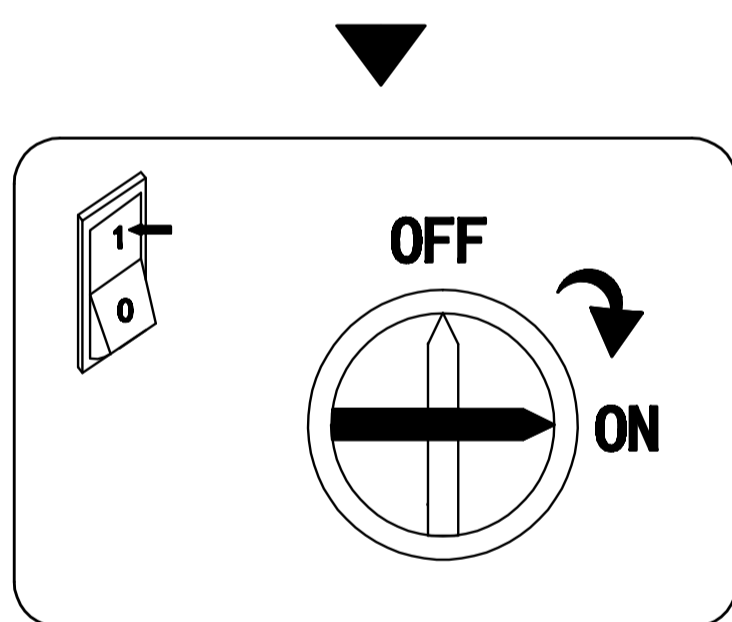

AOK i Series LED Recessed Light

Check whether it is an AC(Alternating Current)based or DC(Direct Current) based system

Warning:
Switch Off the Power Supply

New Installation

AC Based System

DC Based System

Warning:

- 1 Turn power Off During Installation.
Do Not Connect Or Disconnect Under Load
- 1 Caution Risk of Fire.

Bracket dimension

Packing List

LED High Bay Light :1PCS
Quick Installation Guide:1PCS

The product (LED lighting equipment, electrical , electronic equipment) should not be placed in municipal waste. Check local regulations for disposal of electronic products.