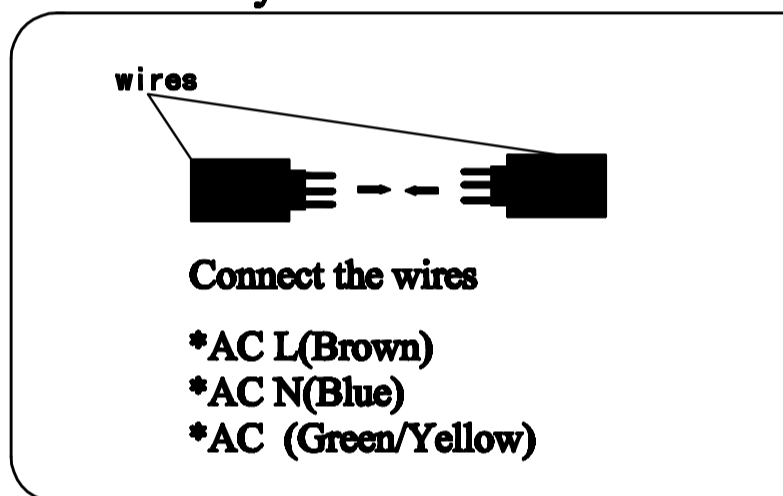

AOK i Series LED Recessed Light

Check whether it is an AC(Alternating Current)based or DC(Direct Current) based system

Warning:
Switch Off the Power Supply

New Installation

AC Based System

DC Based System

Warning:

- 1 Turn power Off During Installation.
Do Not Connect Or Disconnect Under Load
- 1 Caution Risk of Fire.

Bracket dimension

Packing List

LED High Bay Light :1PCS
Quick Installation Guide:1PCS

The product (LED lighting equipment, electrical , electronic equipment) should not be placed in municipal waste. Check local regulations for disposal of electronic products.