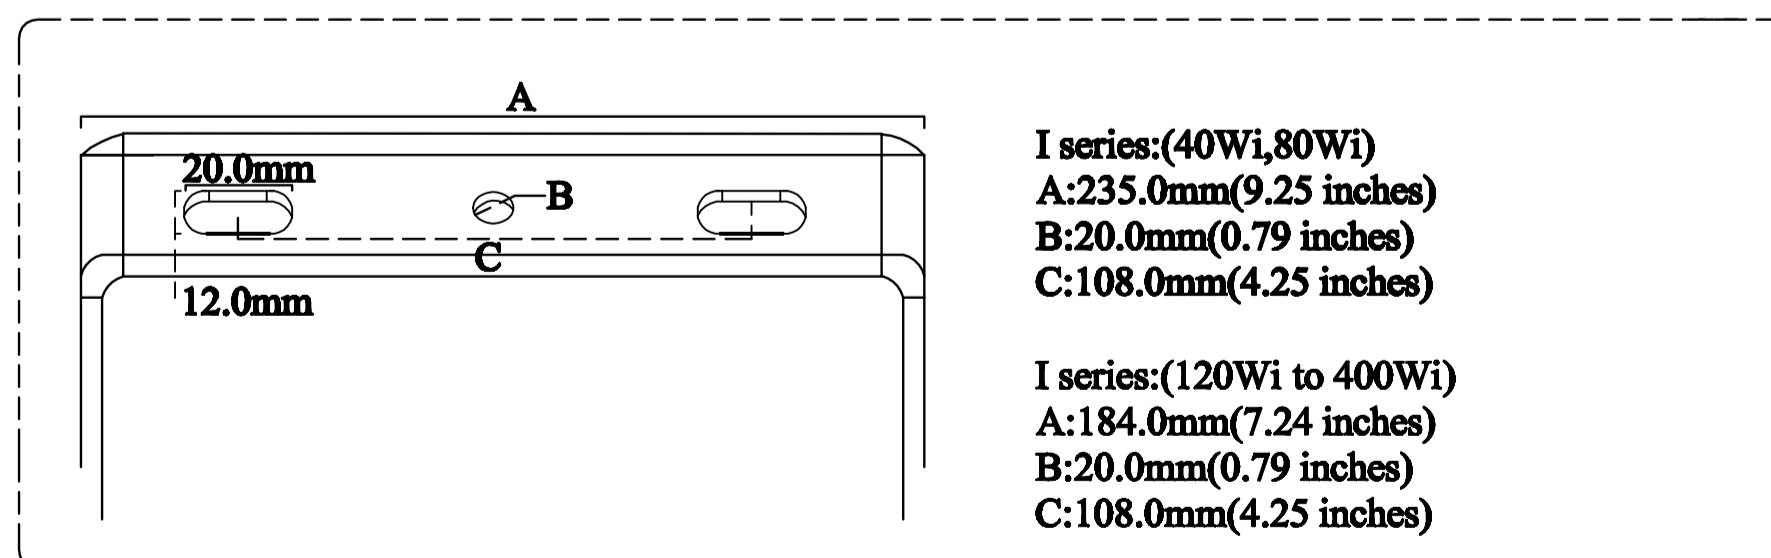

AOK i Series LED Recessed Light

Check whether it is an AC(Alternating Current)based or DC(Direct Current) based system

Warning:
Switch Off the Power Supply

New Installation

AC Based System

DC Based System

Warning:

- 1 Turn power Off During Installation.
Do Not Connect Or Disconnect Under Load
- 1 Caution Risk of Fire.

Bracket dimension

Packing List

LED High Bay Light :1PCS
Quick Installation Guide:1PCS

The product (LED lighting equipment, electrical , electronic equipment) should not be placed in municipal waste. Check local regulations for disposal of electronic products.