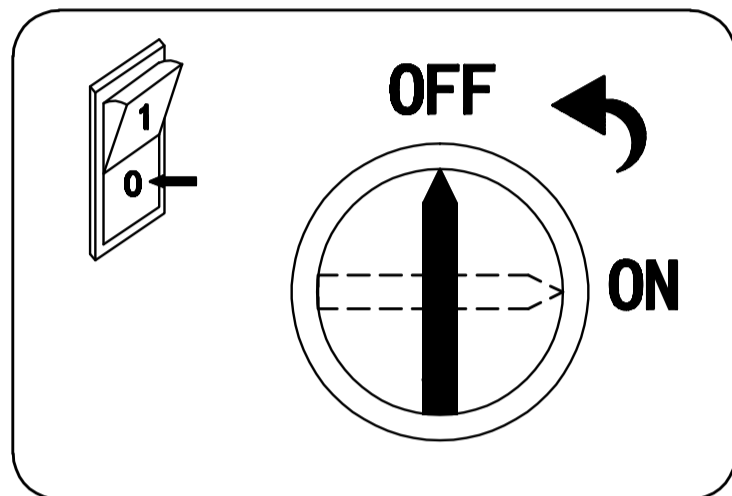

AOK i Series LED Recessed Light

Check whether it is an AC(Alternating Current)based or DC(Direct Current) based system

Warning:
Switch Off the Power Supply

New Installation

AC Based System

DC Based System

Warning:

- 1 Turn power Off During Installation.
Do Not Connect Or Disconnect Under Load
- 1 Caution Risk of Fire.

Bracket dimension

Packing List

LED High Bay Light :1PCS
Quick Installation Guide:1PCS

The product (LED lighting equipment, electrical , electronic equipment) should not be placed in municipal waste. Check local regulations for disposal of electronic products.